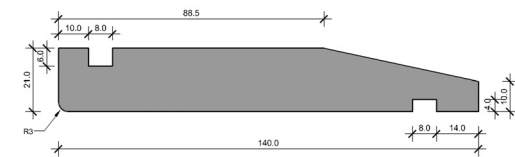

WEATHERBOARDS

BEVEL BACK WEATHERBOARD 18mm

WB 135x18

WB 180x18

BEVEL BACK WEATHERBOARD 21mm

WB 140x21

REBATED BEVEL BACK WEATHERBOARD

RWB 135x18

SHIPLAP WEATHERBOARD

WBS 135x18

RUSTICATED WEATHERBOARD

WBR 135x18

WBR 180x18

WBR 185x18

WBR 215x20

WBR 240x20

*images are not to scale.

FASCIA

FAS 135x18

FAS 180x18

FAS 230x18

FAS 135x29

FAS 180x29

FAS 230x29