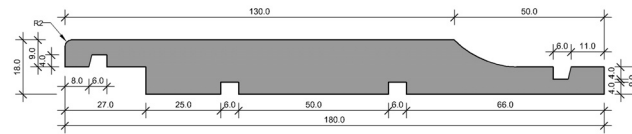

WEATHERBOARDS

BEVEL BACK WEATHERBOARD 18mm

WB 135x18

WB 180x18

BEVEL BACK WEATHERBOARD 21mm

WB 140x21

REBATED BEVEL BACK WEATHERBOARD

RWB 135x18

SHIPLAP WEATHERBOARD

WBS 135x18

RUSTICATED WEATHERBOARD

WBR 135x18

WBR 180x18

WBR 185x18

WBR 215x20

WBR 240x20

*images are not to scale.

FASCIA

FAS 135x18

FAS 180x18

FAS 230x18

FAS 135x29

FAS 180x29

FAS 230x29