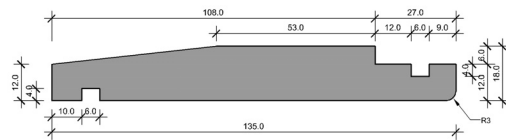

WEATHERBOARDS

BEVEL BACK WEATHERBOARD 18mm

WB 135x18

WB 180x18

BEVEL BACK WEATHERBOARD 21mm

WB 140x21

REBATED BEVEL BACK WEATHERBOARD

RWB 135x18

SHIPLAP WEATHERBOARD

WBS 135x18

RUSTICATED WEATHERBOARD

WBR 135x18

WBR 180x18

WBR 185x18

WBR 215x20

WBR 240x20

*images are not to scale.

FASCIA

FAS 135x18

FAS 180x18

FAS 230x18

FAS 135x29

FAS 180x29

FAS 230x29