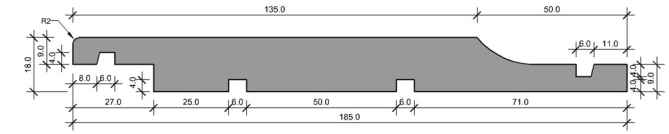

WEATHERBOARDS

BEVEL BACK WEATHERBOARD 18mm

WB 135x18

WB 180x18

BEVEL BACK WEATHERBOARD 21mm

WB 140x21

REBATED BEVEL BACK WEATHERBOARD

RWB 135x18

SHIPLAP WEATHERBOARD

WBS 135x18

RUSTICATED WEATHERBOARD

WBR 135x18

WBR 180x18

WBR 185x18

WBR 215x20

WBR 240x20

*images are not to scale.

FASCIA

FAS 135x18

FAS 180x18

FAS 230x18

FAS 135x29

FAS 180x29

FAS 230x29