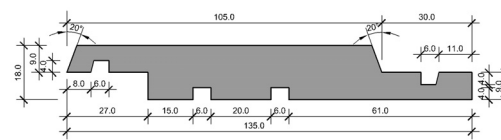

WEATHERBOARDS

BEVEL BACK WEATHERBOARD 18mm

WB 135x18

WB 180x18

BEVEL BACK WEATHERBOARD 21mm

WB 140x21

REBATED BEVEL BACK WEATHERBOARD

RWB 135x18

SHIPLAP WEATHERBOARD

WBS 135x18

RUSTICATED WEATHERBOARD

WBR 135x18

WBR 180x18

WBR 185x18

WBR 215x20

WBR 240x20

*images are not to scale.

FASCIA

FAS 135x18

FAS 180x18

FAS 230x18

FAS 135x29

FAS 180x29

FAS 230x29