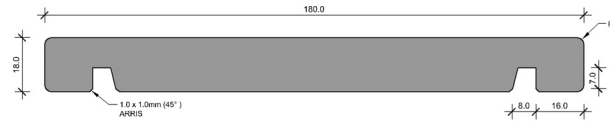

WEATHERBOARDS

BEVEL BACK WEATHERBOARD 18mm

WB 135x18

WB 180x18

BEVEL BACK WEATHERBOARD 21mm

WB 140x21

REBATED BEVEL BACK WEATHERBOARD

RWB 135x18

SHIPLAP WEATHERBOARD

WBS 135x18

RUSTICATED WEATHERBOARD

WBR 135x18

WBR 180x18

WBR 185x18

WBR 215x20

WBR 240x20

*images are not to scale.

FASCIA

FAS 135x18

FAS 180x18

FAS 230x18

FAS 135x29

FAS 180x29

FAS 230x29