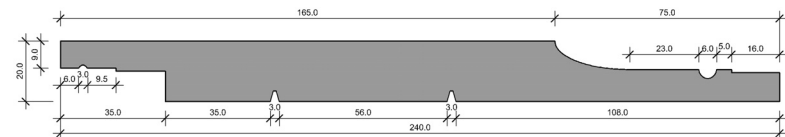

WEATHERBOARDS

BEVEL BACK WEATHERBOARD 18mm

WB 135x18

WB 180x18

BEVEL BACK WEATHERBOARD 21mm

WB 140x21

REBATED BEVEL BACK WEATHERBOARD

RWB 135x18

SHIPLAP WEATHERBOARD

WBS 135x18

RUSTICATED WEATHERBOARD

WBR 135x18

WBR 180x18

WBR 185x18

WBR 215x20

WBR 240x20

*images are not to scale.

FASCIA

FAS 135x18

FAS 180x18

FAS 230x18

FAS 135x29

FAS 180x29

FAS 230x29