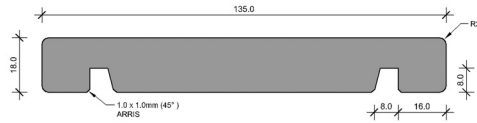

WEATHERBOARDS

BEVEL BACK WEATHERBOARD 18mm

WB 135x18

WB 180x18

BEVEL BACK WEATHERBOARD 21mm

WB 140x21

REBATED BEVEL BACK WEATHERBOARD

RWB 135x18

SHIPLAP WEATHERBOARD

WBS 135x18

RUSTICATED WEATHERBOARD

WBR 135x18

WBR 180x18

WBR 185x18

WBR 215x20

WBR 240x20

*images are not to scale.

FASCIA

FAS 135x18

FAS 180x18

FAS 230x18

FAS 135x29

FAS 180x29

FAS 230x29