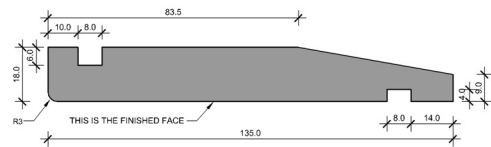

WEATHERBOARDS

BEVEL BACK WEATHERBOARD 18mm

WB 135x18

WB 180x18

BEVEL BACK WEATHERBOARD 21mm

WB 140x21

REBATED BEVEL BACK WEATHERBOARD

RWB 135x18

SHIPLAP WEATHERBOARD

WBS 135x18

RUSTICATED WEATHERBOARD

WBR 135x18

WBR 180x18

WBR 185x18

WBR 215x20

WBR 240x20

*images are not to scale.

FASCIA

FAS 135x18

FAS 180x18

FAS 230x18

FAS 135x29

FAS 180x29

FAS 230x29