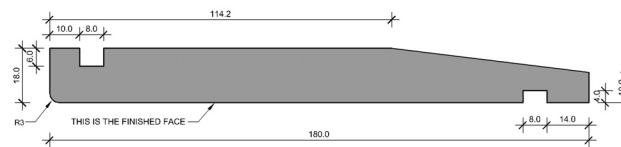

WEATHERBOARDS

BEVEL BACK WEATHERBOARD 18mm

WB 135x18

WB 180x18

BEVEL BACK WEATHERBOARD 21mm

WB 140x21

REBATED BEVEL BACK WEATHERBOARD

RWB 135x18

SHIPLAP WEATHERBOARD

WBS 135x18

RUSTICATED WEATHERBOARD

WBR 135x18

WBR 180x18

WBR 185x18

WBR 215x20

WBR 240x20

*images are not to scale.

FASCIA

FAS 135x18

FAS 180x18

FAS 230x18

FAS 135x29

FAS 180x29

FAS 230x29