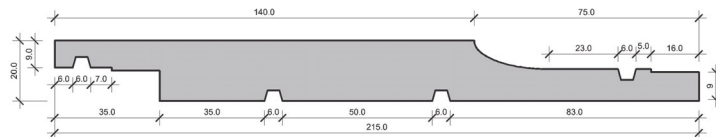

WEATHERBOARDS

BEVEL BACK WEATHERBOARD 18mm

WB 135x18

WB 180x18

BEVEL BACK WEATHERBOARD 21mm

WB 140x21

REBATED BEVEL BACK WEATHERBOARD

RWB 135x18

SHIPLAP WEATHERBOARD

WBS 135x18

RUSTICATED WEATHERBOARD

WBR 135x18

WBR 180x18

WBR 185x18

WBR 215x20

WBR 240x20

*images are not to scale.

FASCIA

FAS 135x18

FAS 180x18

FAS 230x18

FAS 135x29

FAS 180x29

FAS 230x29