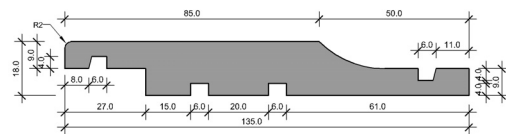

WEATHERBOARDS

BEVEL BACK WEATHERBOARD 18mm

WB 135x18

WB 180x18

BEVEL BACK WEATHERBOARD 21mm

WB 140x21

REBATED BEVEL BACK WEATHERBOARD

RWB 135x18

SHIPLAP WEATHERBOARD

WBS 135x18

RUSTICATED WEATHERBOARD

WBR 135x18

WBR 180x18

WBR 185x18

WBR 215x20

WBR 240x20

*images are not to scale.

FASCIA

FAS 135x18

FAS 180x18

FAS 230x18

FAS 135x29

FAS 180x29

FAS 230x29