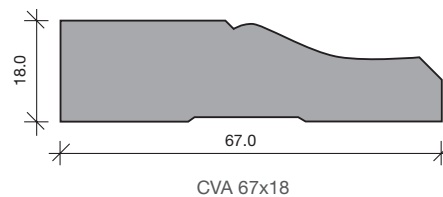

COLONIAL ARCHITRAVE

CA 42x12

CA 87x12

CA 60x18

CA 85x18

ECO.EDGE MDF MOULDINGS

COLONIAL VILLA SKIRTING

COLONIAL VILLA ARCHITRAVE