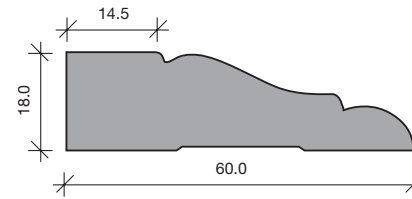

ECO.EDGE MDF MOULDINGS

COLONIAL SKIRTING

COLONIAL ARCHITRAVE

CA 60x18