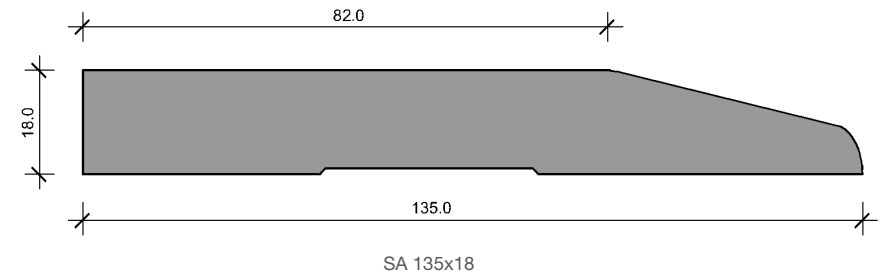

CS 98

SCOTIA

SC 28

BEVELLED ARCHITRAVE

BA 40x12

BA 60x12

BA 85x12

DOUBLE BEVELLED ARCHITRAVE

BA 60x18

BA 85x18

DBA 40x12

ECO.EDGE MDF MOULDINGS

BULLNOSE ARCHITRAVE

SPLAYED ARCHITRAVE

ECO.EDGE MDF MOULDINGS

SQUARE TOP ARCHITRAVE

STA 85x18

STA 135x18

MELBOURNE ARCHITRAVE

MA 42x12

MA 67x12

REPLICA ARCHITRAVE

RA 67x18

RA 85x18