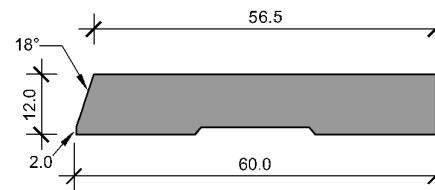

CS 98

SCOTIA

SC 28

BEVELLED ARCHITRAVE

BA 40x12

BA 60x12

BA 85x12

DOUBLE BEVELLED ARCHITRAVE