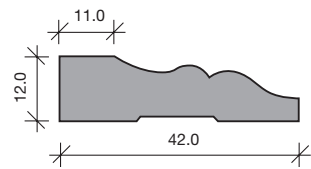

COLONIAL ARCHITRAVE

CA 42x12