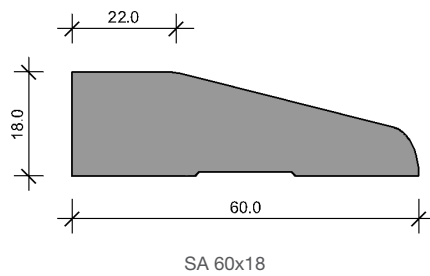

CS 98

SCOTIA

SC 28

BEVELLED ARCHITRAVE

BA 40x12

BA 60x12

BA 85x12

DOUBLE BEVELLED ARCHITRAVE

BA 60x18

BA 85x18

DBA 40x12

ECO.EDGE MDF MOULDINGS

BULLNOSE ARCHITRAVE

SPLAYED ARCHITRAVE

ECO.EDGE MDF MOULDINGS

SQUARE TOP ARCHITRAVE

STA 85x18

STA 135x18

MELBOURNE ARCHITRAVE

MA 42x12

MA 67x12

REPLICA ARCHITRAVE

RA 67x18

RA 85x18