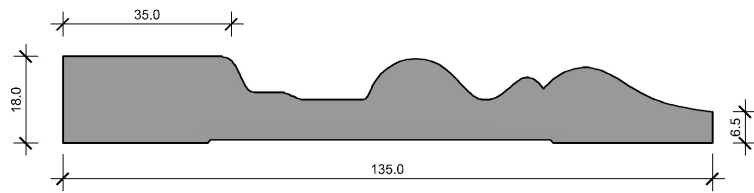

REPLICA ARCHITRAVE

RA 135x18

RA 180x18

*images are not to scale.

ECO.EDGE MDF MOULDINGS

COLONIAL SKIRTING

CS 135x18

CS 180x18