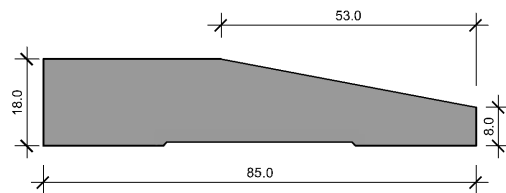

CS 98

SCOTIA

SC 28

BEVELLED ARCHITRAVE

BA 40x12

BA 60x12

BA 85x12

DOUBLE BEVELLED ARCHITRAVE

STA 85x18

STA 135x18

MELBOURNE ARCHITRAVE

MA 42x12

MA 67x12

REPLICA ARCHITRAVE

RA 67x18

RA 85x18