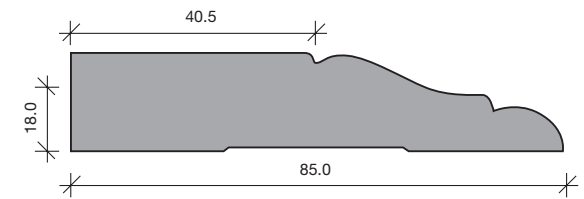

COLONIAL ARCHITRAVE

CA 42x12

CA 87x12

CA 60x18

CA 85x18

ECO.EDGE MDF MOULDINGS

COLONIAL VILLA SKIRTING

COLONIAL VILLA ARCHITRAVE