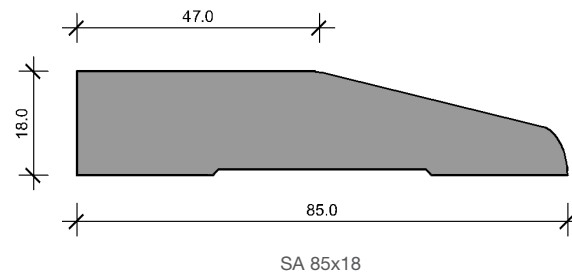

CS 98

SCOTIA

SC 28

BEVELLED ARCHITRAVE

BA 40x12

BA 60x12

BA 85x12

DOUBLE BEVELLED ARCHITRAVE

BA 60x18

BA 85x18

DBA 40x12

ECO.EDGE MDF MOULDINGS

BULLNOSE ARCHITRAVE

SPLAYED ARCHITRAVE

ECO.EDGE MDF MOULDINGS

SQUARE TOP ARCHITRAVE

STA 85x18

STA 135x18

MELBOURNE ARCHITRAVE

MA 42x12

MA 67x12

REPLICA ARCHITRAVE

RA 67x18

RA 85x18