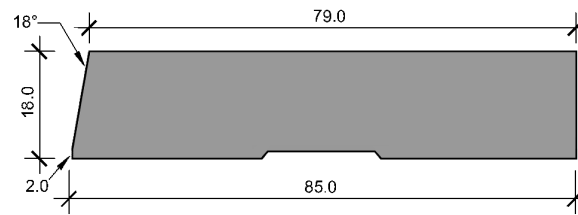

ECO.EDGE MDF MOULDINGS

BA 85x18