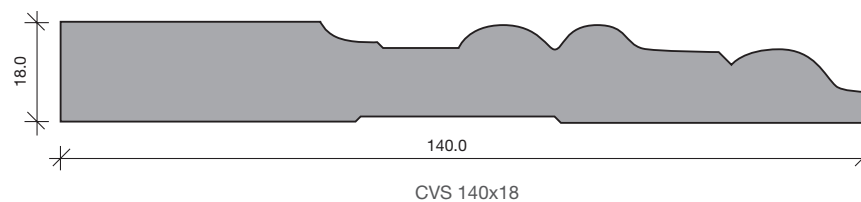

COLONIAL ARCHITRAVE

CA 42x12

CA 87x12

CA 60x18

CA 85x18

ECO.EDGE MDF MOULDINGS

COLONIAL VILLA SKIRTING

COLONIAL VILLA ARCHITRAVE