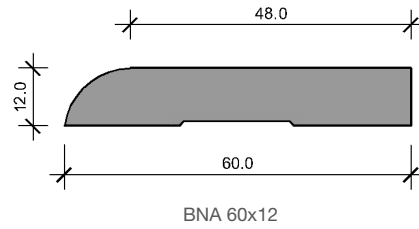

CS 98

SCOTIA

SC 28

BEVELLED ARCHITRAVE

BA 40x12

BA 60x12

BA 85x12

DOUBLE BEVELLED ARCHITRAVE

BA 60x18

BA 85x18

DBA 40x12

ECO.EDGE MDF MOULDINGS

BULLNOSE ARCHITRAVE

SPLAYED ARCHITRAVE

ECO.EDGE MDF MOULDINGS

SQUARE TOP ARCHITRAVE

STA 85x18

STA 135x18

MELBOURNE ARCHITRAVE

MA 42x12

MA 67x12

REPLICA ARCHITRAVE

RA 67x18

RA 85x18