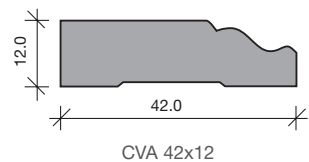

COLONIAL ARCHITRAVE

CA 42x12

CA 87x12

CA 60x18

CA 85x18

ECO.EDGE MDF MOULDINGS

COLONIAL VILLA SKIRTING

COLONIAL VILLA ARCHITRAVE