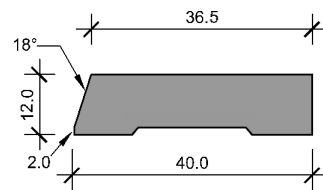

CS 98

SCOTIA

SC 28

BEVELLED ARCHITRAVE

BA 40x12

BA 60x12

BA 85x12

DOUBLE BEVELLED ARCHITRAVE