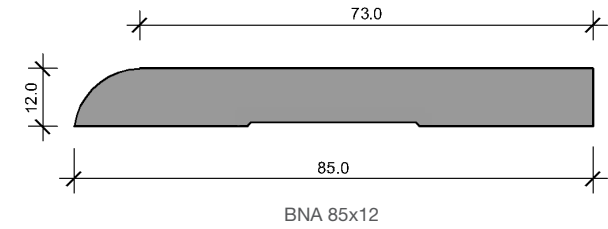

ECO.EDGE MDF MOULDINGS

BULLNOSE ARCHITRAVE