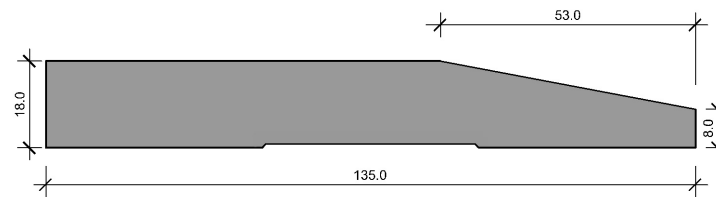

CS 98

SCOTIA

SC 28

BEVELLED ARCHITRAVE

BA 40x12

BA 60x12

BA 85x12

DOUBLE BEVELLED ARCHITRAVE

STA 85x18

STA 135x18

MELBOURNE ARCHITRAVE

MA 42x12

MA 67x12

REPLICA ARCHITRAVE

RA 67x18

RA 85x18