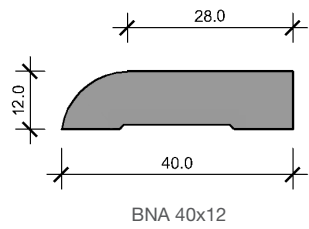

CS 98

SCOTIA

SC 28

BEVELLED ARCHITRAVE

BA 40x12

BA 60x12

BA 85x12

DOUBLE BEVELLED ARCHITRAVE

BA 60x18

BA 85x18

DBA 40x12

ECO.EDGE MDF MOULDINGS

BULLNOSE ARCHITRAVE

SPLAYED ARCHITRAVE

ECO.EDGE MDF MOULDINGS

SQUARE TOP ARCHITRAVE

STA 85x18

STA 135x18

MELBOURNE ARCHITRAVE

MA 42x12

MA 67x12

REPLICA ARCHITRAVE

RA 67x18

RA 85x18