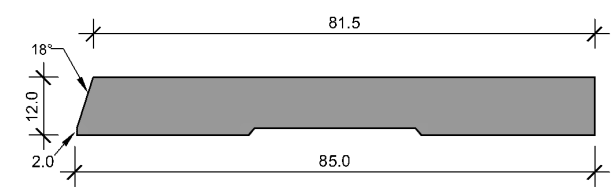

CS 98

SCOTIA

SC 28

BEVELLED ARCHITRAVE

BA 40x12

BA 60x12

BA 85x12

DOUBLE BEVELLED ARCHITRAVE