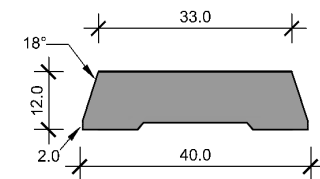

DOUBLE BEVELLED ARCHITRAVE

DBA 40x12