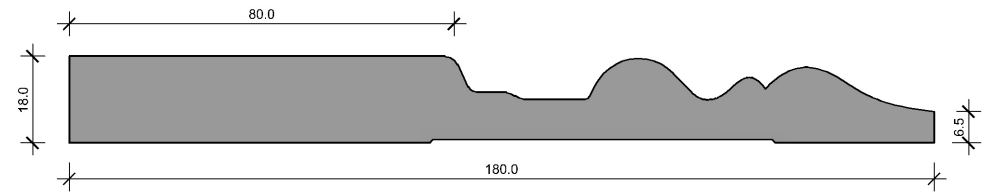

REPLICA ARCHITRAVE

RA 135x18

RA 180x18

*images are not to scale.

ECO.EDGE MDF MOULDINGS

COLONIAL SKIRTING

CS 135x18

CS 180x18