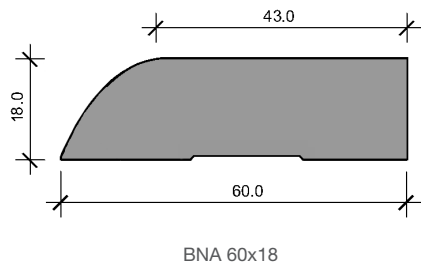

CS 98

SCOTIA

SC 28

BEVELLED ARCHITRAVE

BA 40x12

BA 60x12

BA 85x12

DOUBLE BEVELLED ARCHITRAVE

BA 60x18

BA 85x18

DBA 40x12

ECO.EDGE MDF MOULDINGS

BULLNOSE ARCHITRAVE

SPLAYED ARCHITRAVE

ECO.EDGE MDF MOULDINGS

SQUARE TOP ARCHITRAVE

STA 85x18

STA 135x18

MELBOURNE ARCHITRAVE

MA 42x12

MA 67x12

REPLICA ARCHITRAVE

RA 67x18

RA 85x18