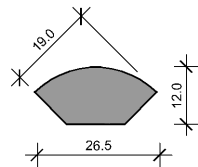

ECO.EDGE MDF MOULDINGS

QUADRANT

Q 19