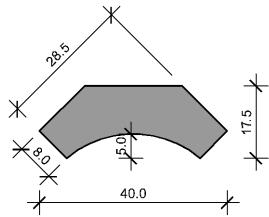

CS 98

SCOTIA

SC 28

BEVELLED ARCHITRAVE

BA 40x12

BA 60x12

BA 85x12

DOUBLE BEVELLED ARCHITRAVE