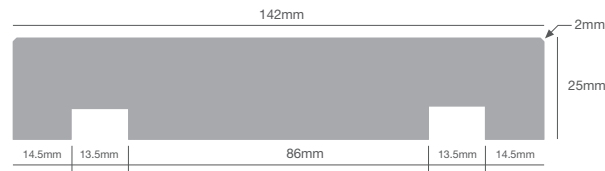

ECO.EDGE MDF DOORJAMBS

GROOVE JAMBS

GJ 121x25 Raw and Primed SUITABLE FOR 69MM DRY FRAME

GJ 142x25 Raw and Primed SUITABLE FOR 90MM FRAMING

GJ 146x25 SUITABLE FOR 94MM FRAMING

UNDERSHOT

FJ 91x18 Primed

FJ 112x18 Primed

FJ 110x25 Raw

FJ 112x25 Raw

FJ 115x25 Raw

SQUARE DRESSED BOARDS

SD 40x18

SD 60x18

SD 85x18

SD 135x18

*images are not to scale.