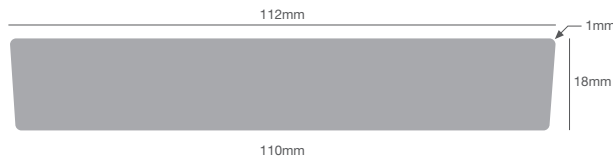

ECO.EDGE MDF DOORJAMBS

GROOVE JAMBS

GJ 121x25 Raw and Primed SUITABLE FOR 69MM DRY FRAME

GJ 142x25 Raw and Primed SUITABLE FOR 90MM FRAMING

GJ 146x25 SUITABLE FOR 94MM FRAMING

UNDERSHOT

FJ 91x18 Primed

FJ 112x18 Primed

FJ 110x25 Raw

FJ 112x25 Raw

FJ 115x25 Raw

SQUARE DRESSED BOARDS

SD 40x18

SD 60x18

SD 85x18

SD 135x18

*images are not to scale.