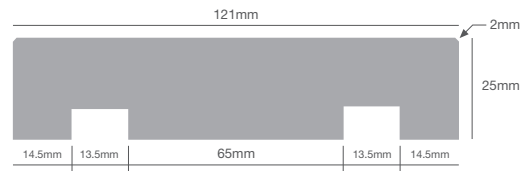

ECO.EDGE MDF DOORJAMBS

GROOVE JAMBS

GJ 121x25 Raw and Primed SUITABLE FOR 69MM DRY FRAME

GJ 142x25 Raw and Primed SUITABLE FOR 90MM FRAMING

GJ 146x25 SUITABLE FOR 94MM FRAMING

UNDERSHOT

FJ 91x18 Primed

FJ 112x18 Primed

FJ 110x25 Raw

FJ 112x25 Raw

FJ 115x25 Raw

SQUARE DRESSED BOARDS

SD 40x18

SD 60x18

SD 85x18

SD 135x18

*images are not to scale.