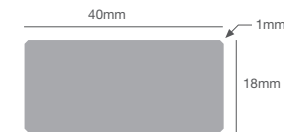

ECO.EDGE MDF DOORJAMBS

GROOVE JAMBS

GJ 121x25 Raw and Primed SUITABLE FOR 69MM DRY FRAME

GJ 142x25 Raw and Primed SUITABLE FOR 90MM FRAMING

GJ 146x25 SUITABLE FOR 94MM FRAMING

UNDERSHOT

FJ 91x18 Primed

FJ 112x18 Primed

FJ 110x25 Raw

FJ 112x25 Raw

FJ 115x25 Raw

SQUARE DRESSED BOARDS

SD 40x18

SD 60x18

SD 85x18

SD 135x18

*images are not to scale.