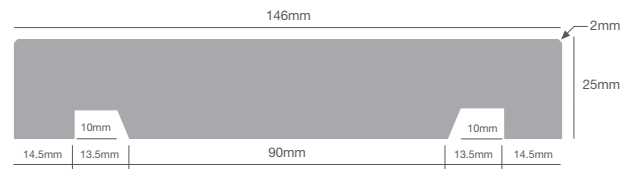

ECO.EDGE MDF DOORJAMBS

GROOVE JAMBS

GJ 121x25 Raw and Primed SUITABLE FOR 69MM DRY FRAME

GJ 142x25 Raw and Primed SUITABLE FOR 90MM FRAMING

GJ 146x25 SUITABLE FOR 94MM FRAMING

UNDERSHOT

FJ 91x18 Primed

FJ 112x18 Primed

FJ 110x25 Raw

FJ 112x25 Raw

FJ 115x25 Raw

SQUARE DRESSED BOARDS

SD 40x18

SD 60x18

SD 85x18

SD 135x18

*images are not to scale.