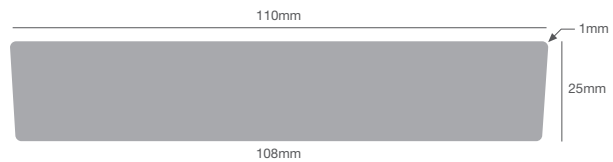

ECO.EDGE MDF DOORJAMBS

GROOVE JAMBS

GJ 121x25 Raw and Primed SUITABLE FOR 69MM DRY FRAME

GJ 142x25 Raw and Primed SUITABLE FOR 90MM FRAMING

GJ 146x25 SUITABLE FOR 94MM FRAMING

UNDERSHOT

FJ 91x18 Primed

FJ 112x18 Primed

FJ 110x25 Raw

FJ 112x25 Raw

FJ 115x25 Raw

SQUARE DRESSED BOARDS

SD 40x18

SD 60x18

SD 85x18

SD 135x18

*images are not to scale.