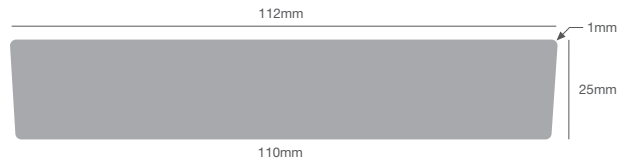

ECO.EDGE MDF DOORJAMBS

GROOVE JAMBS

GJ 121x25 Raw and Primed SUITABLE FOR 69MM DRY FRAME

GJ 142x25 Raw and Primed SUITABLE FOR 90MM FRAMING

GJ 146x25 SUITABLE FOR 94MM FRAMING

UNDERSHOT

FJ 91x18 Primed

FJ 112x18 Primed

FJ 110x25 Raw

FJ 112x25 Raw

FJ 115x25 Raw

SQUARE DRESSED BOARDS

SD 40x18

SD 60x18

SD 85x18

SD 135x18

*images are not to scale.