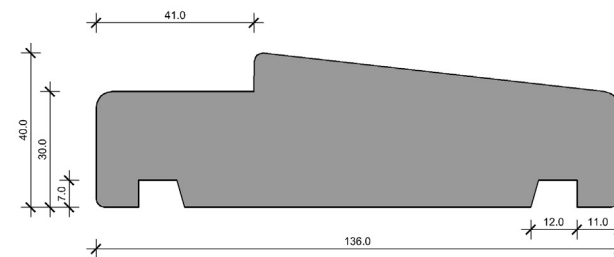

DOORJAMBS

GROOVE JAMBS 18mm

GROOVE JAMBS 25mm

GROOVE JAMBS 30mm

FLAT JAMBS

*images are not to scale.

DOORJAMBS

SLIM LINE JAMBS 38mm REBATE

SJ 114x30

SJ 136x30

SJ 136x40

SLIM LINE JAMBS 38mm REBATE

SJ 114x30

SJ 136x30

SJ 136x40

SPLIT JAMBS

SPJ 68x27

SPJ 58x17