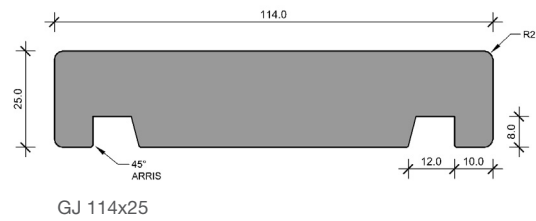

DOORJAMBS

GROOVE JAMBS 18mm

GROOVE JAMBS 25mm

GROOVE JAMBS 30mm

FLAT JAMBS

*images are not to scale.

DOORJAMBS

SLIM LINE JAMBS 38mm REBATE

SJ 114x30

SJ 136x30

SJ 136x40

SLIM LINE JAMBS 38mm REBATE

SJ 114x30

SJ 136x30

SJ 136x40

SPLIT JAMBS

SPJ 68x27

SPJ 58x17