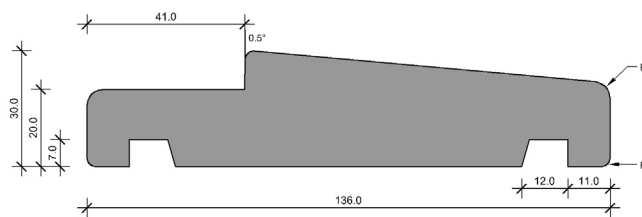

DOORJAMBS

GROOVE JAMBS 18mm

GROOVE JAMBS 25mm

GROOVE JAMBS 30mm

FLAT JAMBS

*images are not to scale.

DOORJAMBS

SLIM LINE JAMBS 38mm REBATE

SJ 114x30

SJ 136x30

SJ 136x40

SLIM LINE JAMBS 38mm REBATE

SJ 114x30

SJ 136x30

SJ 136x40

SPLIT JAMBS

SPJ 68x27

SPJ 58x17