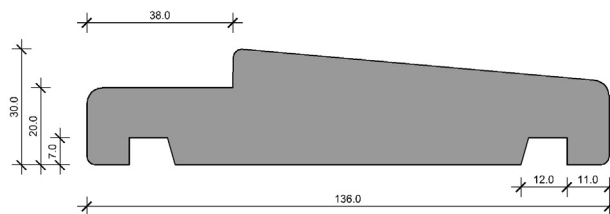

DOORJAMBS

GROOVE JAMBS 18mm

GROOVE JAMBS 25mm

GROOVE JAMBS 30mm

FLAT JAMBS

*images are not to scale.

DOORJAMBS

SLIM LINE JAMBS 38mm REBATE

SJ 114x30

SJ 136x30

SJ 136x40

SLIM LINE JAMBS 38mm REBATE

SJ 114x30

SJ 136x30

SJ 136x40

SPLIT JAMBS

SPJ 68x27

SPJ 58x17