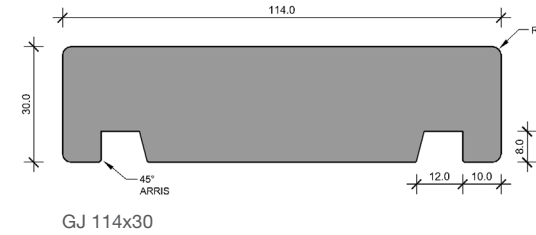

DOORJAMBS

GROOVE JAMBS 18mm

GROOVE JAMBS 25mm

GROOVE JAMBS 30mm

FLAT JAMBS

*images are not to scale.

DOORJAMBS

SLIM LINE JAMBS 38mm REBATE

SJ 114x30

SJ 136x30

SJ 136x40

SLIM LINE JAMBS 38mm REBATE

SJ 114x30

SJ 136x30

SJ 136x40

SPLIT JAMBS

SPJ 68x27

SPJ 58x17