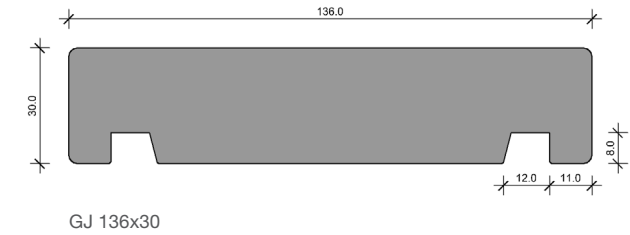

DOORJAMBS

GROOVE JAMBS 18mm

GROOVE JAMBS 25mm

GROOVE JAMBS 30mm

FLAT JAMBS

*images are not to scale.

DOORJAMBS

SLIM LINE JAMBS 38mm REBATE

SJ 114x30

SJ 136x30

SJ 136x40

SLIM LINE JAMBS 38mm REBATE

SJ 114x30

SJ 136x30

SJ 136x40

SPLIT JAMBS

SPJ 68x27

SPJ 58x17