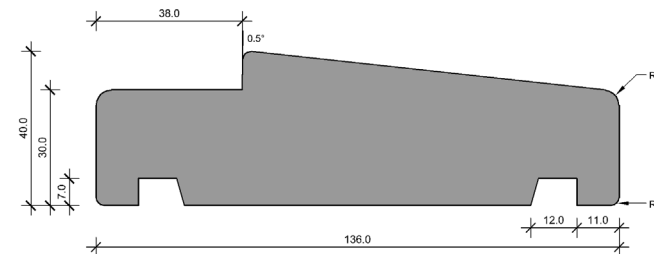

DOORJAMBS

GROOVE JAMBS 18mm

GROOVE JAMBS 25mm

GROOVE JAMBS 30mm

FLAT JAMBS

*images are not to scale.

DOORJAMBS

SLIM LINE JAMBS 38mm REBATE

SJ 114x30

SJ 136x30

SJ 136x40

SLIM LINE JAMBS 38mm REBATE

SJ 114x30

SJ 136x30

SJ 136x40

SPLIT JAMBS

SPJ 68x27

SPJ 58x17