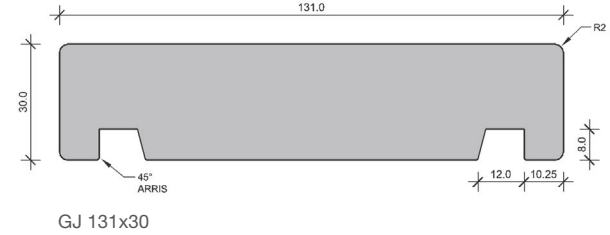

DOORJAMBS

GROOVE JAMBS 18mm

GROOVE JAMBS 25mm

GROOVE JAMBS 30mm

FLAT JAMBS

*images are not to scale.

DOORJAMBS

SLIM LINE JAMBS 38mm REBATE

SJ 114x30

SJ 136x30

SJ 136x40

SLIM LINE JAMBS 38mm REBATE

SJ 114x30

SJ 136x30

SJ 136x40

SPLIT JAMBS

SPJ 68x27

SPJ 58x17