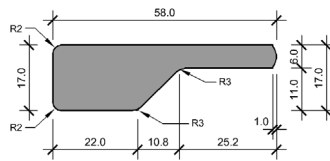

DOORJAMBS

GROOVE JAMBS 18mm

GROOVE JAMBS 25mm

GROOVE JAMBS 30mm

FLAT JAMBS

*images are not to scale.

DOORJAMBS

SLIM LINE JAMBS 38mm REBATE

SJ 114x30

SJ 136x30

SJ 136x40

SLIM LINE JAMBS 38mm REBATE

SJ 114x30

SJ 136x30

SJ 136x40

SPLIT JAMBS

SPJ 68x27

SPJ 58x17