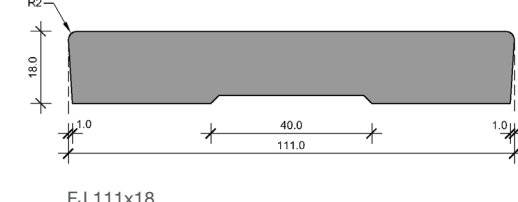

DOORJAMBS

GROOVE JAMBS 18mm

GROOVE JAMBS 25mm

GROOVE JAMBS 30mm

FLAT JAMBS

*images are not to scale.

DOORJAMBS

SLIM LINE JAMBS 38mm REBATE

SJ 114x30

SJ 136x30

SJ 136x40

SLIM LINE JAMBS 38mm REBATE

SJ 114x30

SJ 136x30

SJ 136x40

SPLIT JAMBS

SPJ 68x27

SPJ 58x17