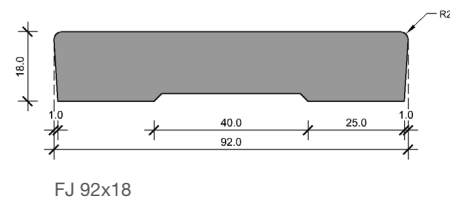

DOORJAMBS

GROOVE JAMBS 18mm

GROOVE JAMBS 25mm

GROOVE JAMBS 30mm

FLAT JAMBS

*images are not to scale.

DOORJAMBS

SLIM LINE JAMBS 38mm REBATE

SJ 114x30

SJ 136x30

SJ 136x40

SLIM LINE JAMBS 38mm REBATE

SJ 114x30

SJ 136x30

SJ 136x40

SPLIT JAMBS

SPJ 68x27

SPJ 58x17