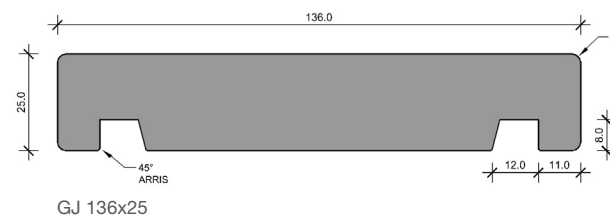

DOORJAMBS

GROOVE JAMBS 18mm

GROOVE JAMBS 25mm

GROOVE JAMBS 30mm

FLAT JAMBS

*images are not to scale.

DOORJAMBS

SLIM LINE JAMBS 38mm REBATE

SJ 114x30

SJ 136x30

SJ 136x40

SLIM LINE JAMBS 38mm REBATE

SJ 114x30

SJ 136x30

SJ 136x40

SPLIT JAMBS

SPJ 68x27

SPJ 58x17