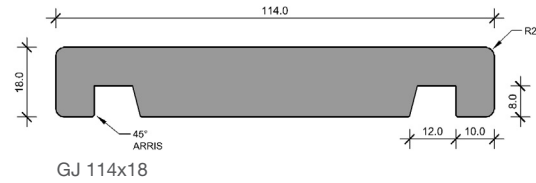

DOORJAMBS

GROOVE JAMBS 18mm

GROOVE JAMBS 25mm

GROOVE JAMBS 30mm

FLAT JAMBS

*images are not to scale.

DOORJAMBS

SLIM LINE JAMBS 38mm REBATE

SJ 114x30

SJ 136x30

SJ 136x40

SLIM LINE JAMBS 38mm REBATE

SJ 114x30

SJ 136x30

SJ 136x40

SPLIT JAMBS

SPJ 68x27

SPJ 58x17