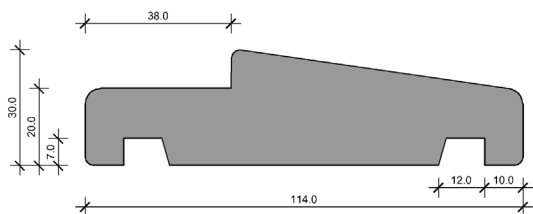

DOORJAMBS

GROOVE JAMBS 18mm

GROOVE JAMBS 25mm

GROOVE JAMBS 30mm

FLAT JAMBS

*images are not to scale.

DOORJAMBS

SLIM LINE JAMBS 38mm REBATE

SJ 114x30

SJ 136x30

SJ 136x40

SLIM LINE JAMBS 38mm REBATE

SJ 114x30

SJ 136x30

SJ 136x40

SPLIT JAMBS

SPJ 68x27

SPJ 58x17