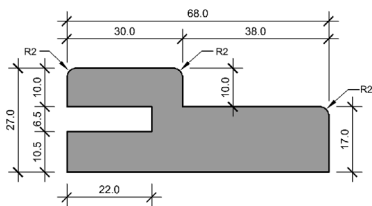

DOORJAMBS

GROOVE JAMBS 18mm

GROOVE JAMBS 25mm

GROOVE JAMBS 30mm

FLAT JAMBS

*images are not to scale.

DOORJAMBS

SLIM LINE JAMBS 38mm REBATE

SJ 114x30

SJ 136x30

SJ 136x40

SLIM LINE JAMBS 38mm REBATE

SJ 114x30

SJ 136x30

SJ 136x40

SPLIT JAMBS

SPJ 68x27

SPJ 58x17