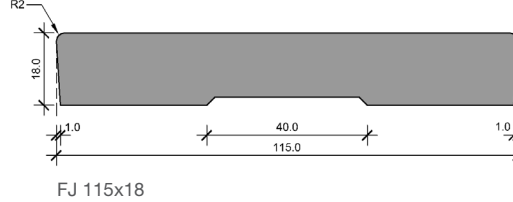

DOORJAMBS

GROOVE JAMBS 18mm

GROOVE JAMBS 25mm

GROOVE JAMBS 30mm

FLAT JAMBS

*images are not to scale.

DOORJAMBS

SLIM LINE JAMBS 38mm REBATE

SJ 114x30

SJ 136x30

SJ 136x40

SLIM LINE JAMBS 38mm REBATE

SJ 114x30

SJ 136x30

SJ 136x40

SPLIT JAMBS

SPJ 68x27

SPJ 58x17