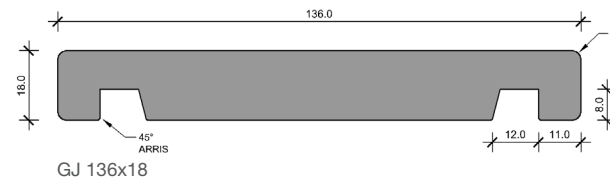

DOORJAMBS

GROOVE JAMBS 18mm

GROOVE JAMBS 25mm

GROOVE JAMBS 30mm

FLAT JAMBS

*images are not to scale.

DOORJAMBS

SLIM LINE JAMBS 38mm REBATE

SJ 114x30

SJ 136x30

SJ 136x40

SLIM LINE JAMBS 38mm REBATE

SJ 114x30

SJ 136x30

SJ 136x40

SPLIT JAMBS

SPJ 68x27

SPJ 58x17