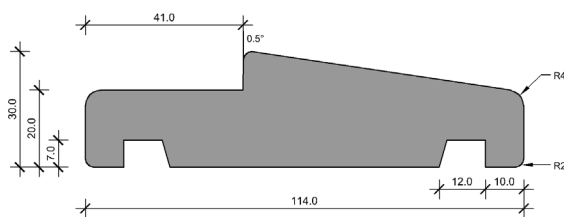

DOORJAMBS

GROOVE JAMBS 18mm

GROOVE JAMBS 25mm

GROOVE JAMBS 30mm

FLAT JAMBS

*images are not to scale.

DOORJAMBS

SLIM LINE JAMBS 38mm REBATE

SJ 114x30

SJ 136x30

SJ 136x40

SLIM LINE JAMBS 38mm REBATE

SJ 114x30

SJ 136x30

SJ 136x40

SPLIT JAMBS

SPJ 68x27

SPJ 58x17